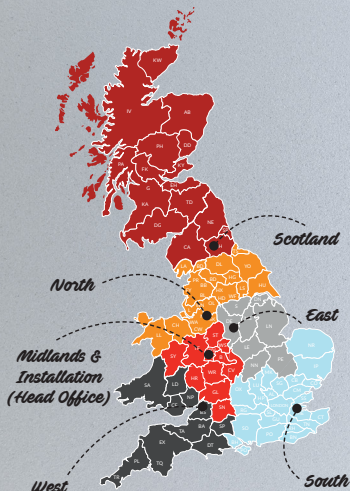

FIND YOUR LOCAL BRANCH

SQS THE FIRE GLASS PROMISE:

SAFETY

QUALITY

SERVICE

FIRE GLASS MIDLANDS, FIRE GLASS EAST & FIRE GLASS INSTALLATION (HEAD OFFICE)

24-26 Hainge Road, Tividale, Oldbury
West Midlands B69 2NH

Tel: 0121 667 9089

Midlands: anthony.hopewell@fireglassuk.com

East: jade.lashford@fireglassuk.com

Installation: james.duff@fireglassuk.com

FIRE GLASS NORTH

Units C4/C5, Wardley Business Park
Fallons Road, Worsley, Manchester M28 2NY

Tel: 0161 532 8371

Email: richard.ainley@fireglassuk.com

FIRE GLASS SOUTH

Unit 1A, Wyncolls Road, Severalls Industrial Park
Colchester, Essex CO4 9HU

Tel: 01206 805 922

Email: geoff.clarkson@fireglassuk.com

FIRE GLASS WEST

Stonemasons Yard, Albert Road,
St Philips, Bristol, BS2 0XS

Tel: 01774 528 800

Email: andy.riste@fireglassuk.com

FIRE GLASS SCOTLAND

Unit 8 (6M), Bankhead Crossway North
Bankhead Industrial Estate, Sighthill, Edinburgh
EH11 4BP

Tel: 0131 526 4141

Email: andrew.garrity@fireglassuk.com